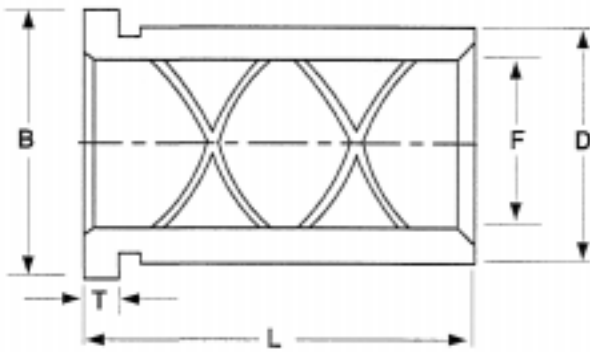

Shoulder Bushings Bronze Plated

- Bronze plated for a smooth, problem-free performance.
- Ideal for high production molds.

Tolerance Table				
Nominal Diameter	(F) Inner Dia.	(D) Outer Dia.	(B) Shoulder Dia.	(T) Shoulder Thickness
	+0.0005 -0.0000	+0.0005 -0.0000	+0.000 -0.015	+0.000 -0.005
3/4	.7505	1.1255	1.302	3/16
7/8	.8755	1.2505	1.427	3/16
1	1.0005	1.3755	1.552	3/16
1-1/4	1.2505	1.6255	1.802	3/16
1-1/2	1.5005	2.0005	2.177	3/16
2	2.0005	2.5005	2.677	3/16
2-1/2	2.5005	3.2505	3.427	3/16
3	3.0005	3.7505	3.990	1/2

(L) Length	(F) 3/4"	Price	(F) 7/8"	Price	(F) 1"	Price	(F) 1-1/4"	Price
7/8	LBB-06-07	18.75	LBB-07-07	19.10	LBB-08-07	19.55	LBB-10-07	20.40
1-3/8	LBB-06-13	20.00	LBB-07-13	20.50	LBB-08-13	21.10	LBB-10-13	22.50
1-7/8	LBB-06-17	19.45	LBB-07-17	21.65	LBB-08-17	22.55	LBB-10-17	24.55
2-3/8	LBB-06-23	21.95	LBB-07-23	23.00	LBB-08-23	24.10	LBB-10-23	26.65
2-7/8	LBB-06-27	23.15	LBB-07-27	24.30	LBB-08-27	25.60	LBB-10-27	28.65
3-3/8	LBB-06-33	23.75	LBB-07-33	25.55	LBB-08-33	27.15	LBB-10-33	30.75
3-7/8	LBB-06-37	25.25	LBB-07-37	27.80	LBB-08-37	28.65	LBB-10-37	32.75
4-3/8	LBB-06-43	26.30	LBB-07-43	28.10	LBB-08-43	30.20	LBB-10-43	34.80
4-7/8	LBB-06-47	27.40	LBB-07-47	29.45	LBB-08-47	31.70	LBB-10-47	36.85
5-7/8	LBB-06-57	29.35	LBB-07-57	32.05	LBB-08-57	34.80	LBB-10-57	40.95