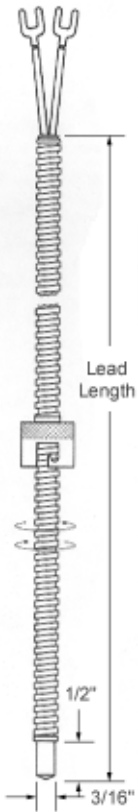

RTD Sensors

Adjustable Depth RTD Sensors - Stainless Steel Armor Hose Leads

Fits Thermocouple Holes 1/2" to Overall Length of the Armor

2 and 3 Wire, 0.00385 Curve, Platinum Sensor 100 ohms @ 0°C

BMS Adjustable Depth RTD Sensors are designed to fit thermocouple holes from 1/2" to the overall length of the armor. They have a threaded locking cap that when rotated travels up or down the armor hose to obtain the desired immersion length. Stocked in 2 and 3 wire configuration with spade lug or polarized plug termination. Fits standard bayonet adaptors.

Features:

- Stainless Steel Construction.
- 2 and 3 wire configuration compensated for changing of lead length.
- Probe tip 3/16" O.D., approximately 1/2" long.

RTD Sensors - 2 or 3 Wire, 0.00385 Curve, 100 ohms 0 Degree C, Stainless Steel Armor Hose Leads						
Termination	Style	Lead Length	Part Number 2 Wire	Price 2 Wire	Part Number 3 Wire	Price 3 Wire
Spade Lug	Adjustable Depth RTD	24"	RTDH-124-2	43.65	RTDH-124-3	43.65
Spade Lug	Adjustable Depth RTD	36"	RTDH-136-2	43.65	RTDH-136-3	43.65
Spade Lug	Adjustable Depth RTD	48"	RTDH-148-2	43.65	RTDH-148-3	43.65
Spade Lug	Adjustable Depth RTD	60"	RTDH-160-2	46.55	RTDH-160-3	46.55
Spade Lug	Adjustable Depth RTD	72"	RTDH-172-2	49.50	RTDH-172-3	49.50
Spade Lug	Adjustable Depth RTD	84"	RTDH-184-2	52.40	RTDH-184-3	52.40
Spade Lug	Adjustable Depth RTD	96"	RTDH-196-2	55.30	RTDH-196-3	55.30
Spade Lug	Adjustable Depth RTD	108"	RTDH-1108-2	58.20	RTDH-1108-3	58.20
Spade Lug	Adjustable Depth RTD	120"	RTDH-1120-2	61.75	RTDH-1120-3	61.10
Spade Lug	Adjustable Depth RTD	144"	RTDH-1144-2	64.00	RTDH-1144-3	64.00
Male Plug	Adjustable Depth RTD	24"	RTDH-124-2P	51.85	RTDH-124-3P	57.30
Male Plug	Adjustable Depth RTD	36"	RTDH-136-2P	51.85	RTDH-136-3P	57.30
Male Plug	Adjustable Depth RTD	48"	RTDH-148-2P	51.85	RTDH-148-3P	57.30
Male Plug	Adjustable Depth RTD	60"	RTDH-160-2P	54.75	RTDH-160-3P	60.20
Male Plug	Adjustable Depth RTD	72"	RTDH-172-2P	57.65	RTDH-172-3P	63.10
Male Plug	Adjustable Depth RTD	84"	RTDH-184-2P	60.55	RTDH-184-3P	66.00
Male Plug	Adjustable Depth RTD	96"	RTDH-196-2P	63.50	RTDH-196-3P	68.95
Male Plug	Adjustable Depth RTD	108"	RTDH-1108-2P	66.40	RTDH-1108-3P	71.85
Male Plug	Adjustable Depth RTD	120"	RTDH-1120-2P	69.30	RTDH-1120-3P	74.75
Male Plug	Adjustable Depth RTD	144"	RTDH-1144-2P	72.20	RTDH-1144-3P	77.65