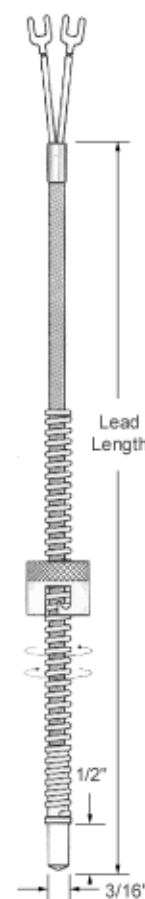

RTD Sensors - 2 or 3 Wire, 0.00385 Curve, 100 ohms 0 Degree C						
Stainless Steel Braided Leads						
Termination	Style	Lead Length	Part Number 2 Wire	Price 2 Wire	Part Number 3 Wire	Price 3 Wire
Spade Lug	Adjustable Depth RTD	24"	RTDB-124-2	41.85	RTDB-124-3	41.85
Spade Lug	Adjustable Depth RTD	36"	RTDB-136-2	41.85	RTDB-136-3	41.85
Spade Lug	Adjustable Depth RTD	48"	RTDB-148-2	41.85	RTDB-148-3	41.85
Spade Lug	Adjustable Depth RTD	60"	RTDB-160-2	43.95	RTDB-160-3	43.95
Spade Lug	Adjustable Depth RTD	72"	RTDB-172-2	46.00	RTDB-172-3	46.00
Spade Lug	Adjustable Depth RTD	84"	RTDB-184-2	48.10	RTDB-184-3	48.10
Spade Lug	Adjustable Depth RTD	96"	RTDB-196-2	50.20	RTDB-196-3	20.20
Spade Lug	Adjustable Depth RTD	108"	RTDB-1108-2	52.30	RTDB-1108-3	52.30
Spade Lug	Adjustable Depth RTD	120"	RTDB-1120-2	54.40	RTDB-1120-3	54.40
Spade Lug	Adjustable Depth RTD	144"	RTDB-1144-2	56.65	RTDB-1144-3	56.65
Male Plug	Adjustable Depth RTD	24"	RTDB-124-2P	50.00	RTDB-124-3P	55.50
Male Plug	Adjustable Depth RTD	36"	RTDB-136-2P	50.00	RTDB-136-3P	55.50
Male Plug	Adjustable Depth RTD	48"	RTDB-148-2P	50.00	RTDB-148-3P	55.50
Male Plug	Adjustable Depth RTD	60"	RTDB-160-2P	52.10	RTDB-160-3P	57.55
Male Plug	Adjustable Depth RTD	72"	RTDB-172-2P	54.20	RTDB-172-3P	59.65
Male Plug	Adjustable Depth RTD	84"	RTDB-184-2P	56.30	RYDB-184-3P	61.75
Male Plug	Adjustable Depth RTD	96"	RTDB-196-2P	58.40	RTDB-196-3P	63.85
Male Plug	Adjustable Depth RTD	108"	RTDB-1108-2P	60.50	RTDB-1108-3P	65.95
Male Plug	Adjustable Depth RTD	120"	RTDB-1120-2P	62.55	RTDB-1120-3P	68.00
Male Plug	Adjustable Depth RTD	144"	RTDB-1144-2P	64.65	RTDB-1144-3P	70.10