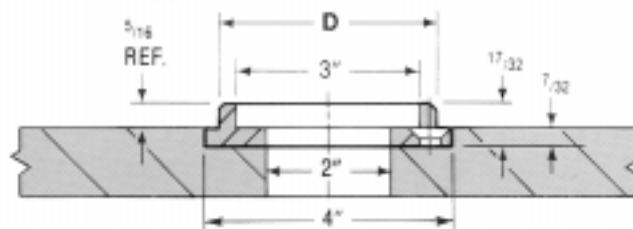

Part Number LR2

D = 4.990"
Price \$27.65

Part Number LR3

D = 2.00"
Price \$16.75

Part Number LR4

D = 3.990"
Price \$27.50

Locating Rings

Part Number LR11

D = 2.990"
Price \$21.75

Part Number LR20

D = 3.990"
Price \$58.20

Part Number LR21

D = 3.990"
Price \$40.85

Locating Rings

Part Number LR22

D = 3.990"
Price \$71.50

Part Number LR24

D = 3.990"
Price \$42.25

Part Number LR35

D = 3.541"
Price \$40.60

Locating Rings

Part Number LR36

D = 4.331"
Price \$41.10

Part Number LR37