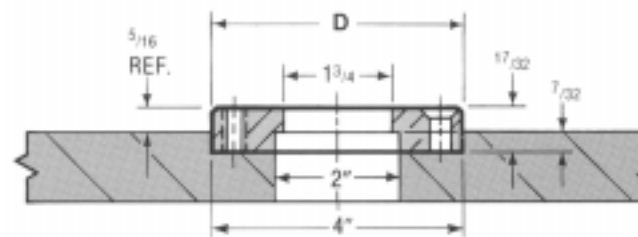

Locating Rings

Part Number LR0

D = 2.615"
Price \$21.50

Part Number LR1

D = 3.990"
Price \$20.80

Part Number LR7

D = 3.990"
Price \$16.75

Locating Rings

Part Number LR2

D = 4.990"
Price \$27.65

Part Number LR3

D = 2.00"
Price \$16.75

Part Number LR4

D = 3.990"
Price \$27.50

Locating Rings

Part Number LR11

D = 2.990"
Price \$21.75

Part Number LR20

D = 3.990"
Price \$58.20

Part Number LR21

D = 3.990"
Price \$40.85

Locating Rings

Part Number LR22

D = 3.990"
Price \$71.50