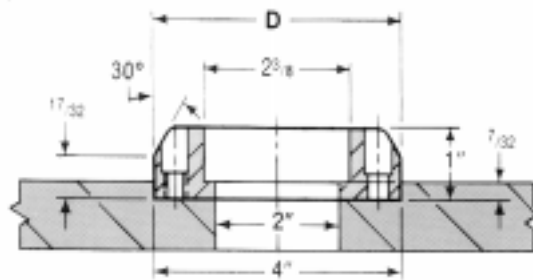

Locating Rings

Part Number LR0

D = 2.615"
Price \$21.50

Part Number LR1

D = 3.990"
Price \$20.80

Part Number LR7

D = 3.990"
Price \$16.75

Locating Rings

Part Number LR2

D = 4.990"
Price \$27.65

Part Number LR3

D = 2.00"
Price \$16.75

Part Number LR4

D = 3.990"
Price \$27.50

Locating Rings

Part Number LR11

D = 2.990"
Price \$21.75

Part Number LR20

D = 3.990"
Price \$58.20

Part Number LR21

D = 3.990"
Price \$40.85

Locating Rings

Part Number LR22

D = 3.990"
Price \$71.50

Part Number LR24

D = 3.990"
Price \$42.25

Part Number LR35

D = 3.541"
Price \$40.60

Locating Rings

Part Number LR36

D = 4.331"
Price \$41.10

Part Number LR37