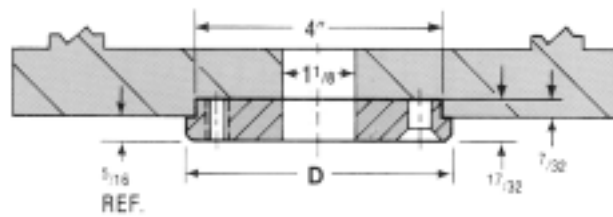

D = 2.990"
Price \$21.75

Part Number LR20

D = 3.990"
Price \$58.20

Part Number LR21

D = 3.990"
Price \$40.85

Locating Rings

Part Number LR22

D = 3.990"
Price \$71.50

Part Number LR24

D = 3.990"
Price \$42.25

Part Number LR35

D = 3.541"
Price \$40.60

Locating Rings

Part Number LR36

D = 4.331"
Price \$41.10

Part Number LR37