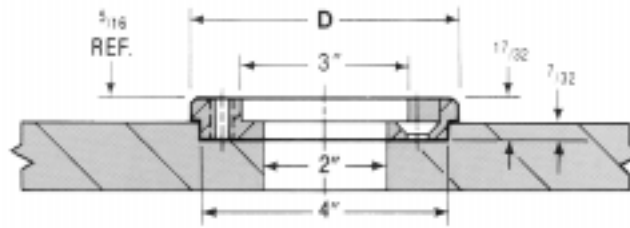

D = 2.990"
Price \$21.75

Part Number LR20

D = 3.990"
Price \$58.20

Part Number LR21

D = 3.990"
Price \$40.85

Locating Rings

Part Number LR22

D = 3.990"
Price \$71.50

Part Number LR24

D = 3.990"
Price \$42.25

Part Number LR35

D = 3.541"
Price \$40.60

Locating Rings

Part Number LR36

D = 4.331"
Price \$41.10

Part Number LR37