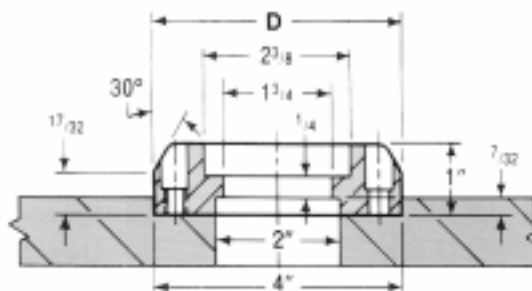

Part Number LR2

D = 4.990"
Price \$27.65

Part Number LR3

D = 2.00"
Price \$16.75

Part Number LR4

D = 3.990"
Price \$27.50

Locating Rings

Part Number LR11

D = 2.990"
Price \$21.75

Part Number LR20

D = 3.990"
Price \$58.20

Part Number LR21

D = 3.990"
Price \$40.85

Locating Rings

Part Number LR22

D = 3.990"
Price \$71.50

Part Number LR24

D = 3.990"
Price \$42.25

Part Number LR35

D = 3.541"
Price \$40.60

Locating Rings

Part Number LR36

D = 4.331"
Price \$41.10

Part Number LR37