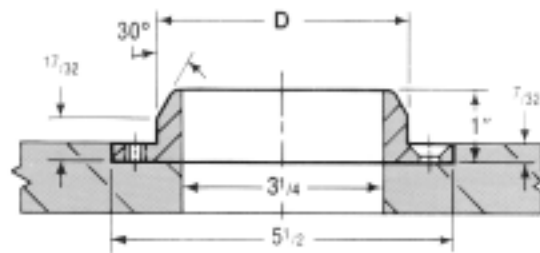

Part Number LR2

D = 4.990"
Price \$27.65

Part Number LR3

D = 2.00"
Price \$16.75

Part Number LR4

D = 3.990"
Price \$27.50

Locating Rings

Part Number LR11

D = 2.990"
Price \$21.75

Part Number LR20

D = 3.990"
Price \$58.20

Part Number LR21

D = 3.990"
Price \$40.85

Locating Rings

Part Number LR22

D = 3.990"
Price \$71.50

Part Number LR24

D = 3.990"
Price \$42.25

Part Number LR35

D = 3.541"
Price \$40.60

Locating Rings

Part Number LR36

D = 4.331"
Price \$41.10

Part Number LR37